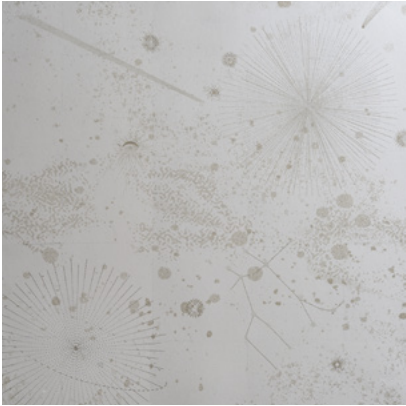

Calico

SUPERNOVA

Tear Sheet

Supernova is a journey through space and time

ASTRAL

COSMIC

INFINITY

PASSAGE

PEARL

PORTAL

STARGAZE

SUPERNAL

Supernova Stargaze

Suitable for residential and commercial projects

COLOR
Stargaze

ITEM
7347

CONTENT
Type II Vinyl

PANEL WIDTH
51" / 1295 mm trimmed

PANEL HEIGHT
132" / 3353 mm standard
192" / 4877 mm extended

REPEAT
Non-repeating

STOCK
Made to order

LEAD TIME
4 weeks to print

MINIMUM
1 panel

PRICE
Available upon request