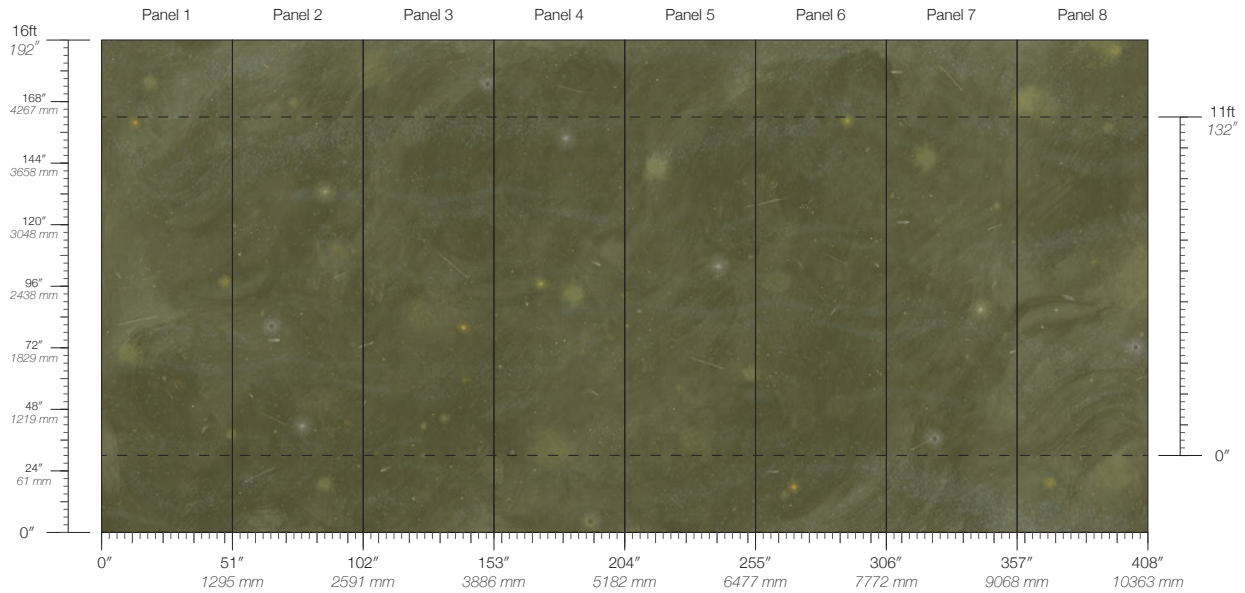

Supernova Stargaze

Suitable for residential and commercial projects

COLOR
Stargaze

ITEM
7347

CONTENT
Type II Vinyl

PANEL WIDTH
51" / 1295 mm trimmed

PANEL HEIGHT
132" / 3353 mm standard
192" / 4877 mm extended

REPEAT
Non-repeating

STOCK
Made to order

LEAD TIME
4 weeks to print

MINIMUM
1 panel

PRICE
Available upon request

ORIGIN
USA

DETAILS
Custom options available

ENVIRONMENTAL
Recycled Content
Phthalate Free
Low VOC
HPD Available

SPECS
Commercial Vinyl face
Non-woven backing
20 oz per linear yard
620 g per linear meter
Smooth reflective metallic texture

TESTING
(US) ASTM E84 Adhered Class A
(EU) EN 15102 Class B, s2
(CN) CAN/ULC-S102.2 Class A
CCC-W-408D Type II
WA Specification W-101 Type II

MAINTENANCE
Water-based cleanser

CONTACT
sales@calicowallpaper.com
+1 718 243 1705
57 Lispenard Street
New York, NY 10013 USA

DISCLAIMER
Refer to our website to see the full mural artwork. Reference the physical sample for color and texture. Panel maps represent mural artwork only.