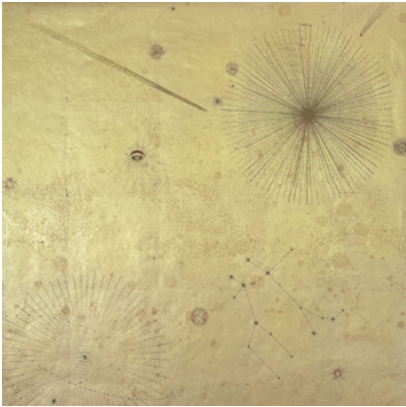

Calico

SUPERNOVA

Tear Sheet

Supernova is a journey through space and time

ASTRAL

COSMIC

INFINITY

PASSAGE

PEARL

PORTAL

STARGAZE

SUPERNAL

Supernova Stargaze

Suitable for residential and commercial projects

COLOR
Stargaze

ITEM
7347

CONTENT
Type II Vinyl

PANEL WIDTH
51" / 1295 mm trimmed

PANEL HEIGHT
132" / 3353 mm standard
192" / 4877 mm extended

REPEAT
Non-repeating

STOCK
Made to order

LEAD TIME
4 weeks to print

MINIMUM
1 panel

PRICE
Available upon request

DISCLAIMER
Refer to our website to see the full mural artwork. Reference the physical sample for color and texture. Panel maps represent mural artwork only.